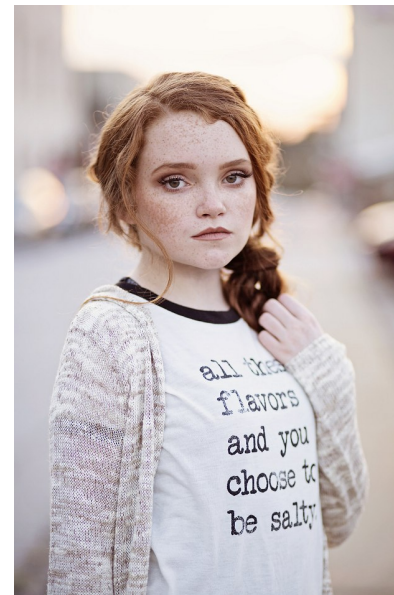

MEGAN BROWN

Height 157cm/5'1" Bust 81cm/32" A Waist 71cm/28" Hips 84cm/33"
Dress 30-32 EU/0-2 US/2-4 UK Shoe 37 EU/6 US/4 UK Hair Auburn
Eyes Hazel

Mooresville | NC | 28115 | Tel: 980 444 6374 | Email: info@3bbm.com