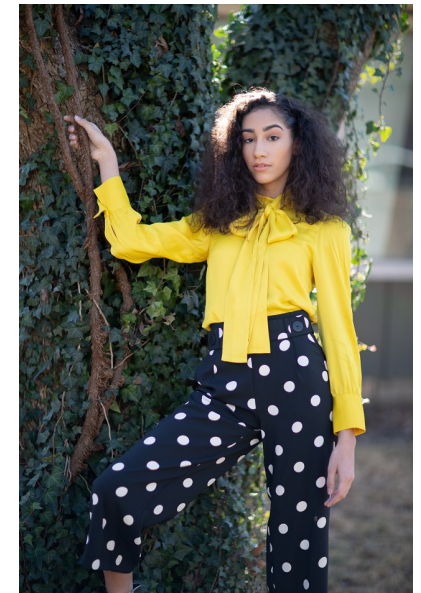

MAYA ARRIOLA

Height 170cm/5'7" Bust 81cm/32" A Waist 66cm/26" Hips 89cm/35"
Dress 30-32 EU/0-2 US/2-4 UK Shoe 40 EU/9 US/6.5 UK Hair Dark Brown
Eyes Brown

Mooresville | NC | 28115 | Tel: 980 444 6374 | Email: info@3bbm.com