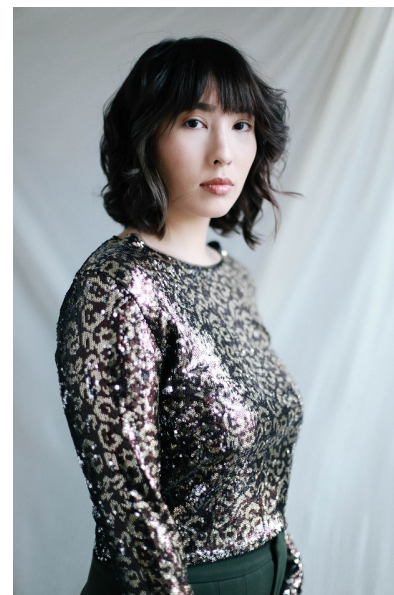

ASHLEY BLAIR

Height 170cm/5'7" Bust 86cm/34" C Waist 71cm/28" Hips 99cm/39"  
Dress 36 EU/6 US/8 UK Shoe 39 EU/8 US/6 UK Hair Brown Eyes Brown

Moorestville | NC | 28115 | Tel: 980 444 6374 | Email: info@3bbm.com