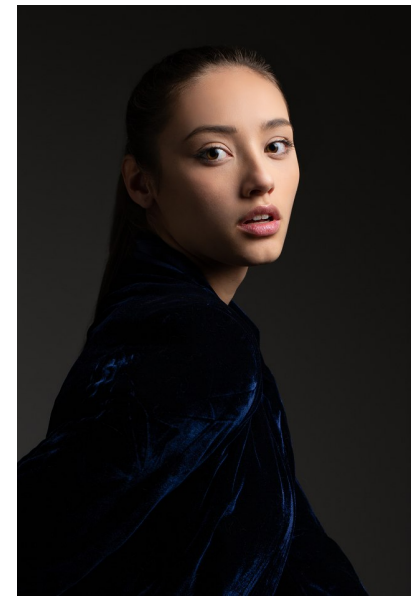

ZETA CRUZ

Height 169cm/5'6.5" Bust 76cm/30" C Waist 63cm/25" Hips 76cm/30"
Dress 30-32 EU/0-2 US/2-4 UK Shoe 38.5 EU/7.5 US/5.5 UK Hair Brown
Eyes Hazel

Mooreville | NC | 28115 | Tel: 980 444 6374 | Email: info@3bbm.com