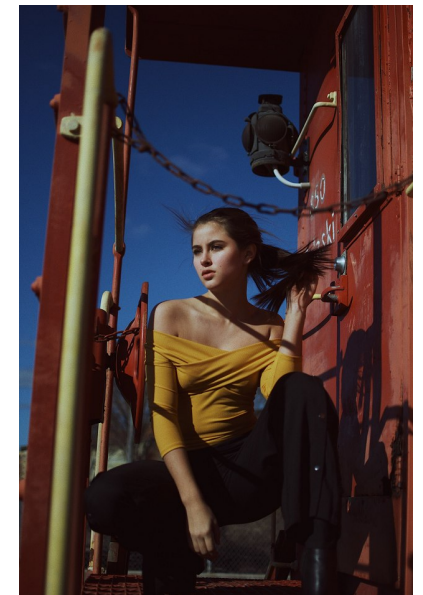

## GLORIA GARCIA

Height 174cm/5'8.5" Bust 84cm/33" B Waist 66cm/26" Hips 89cm/35"  
Dress 34 EU/4 US/6 UK Shoe 40 EU/9 US/6.5 UK Hair Dark Brown  
Eyes Green

Mooresville | NC | 28115 | Tel: 980 444 6374 | Email: [info@3bbm.com](mailto:info@3bbm.com)