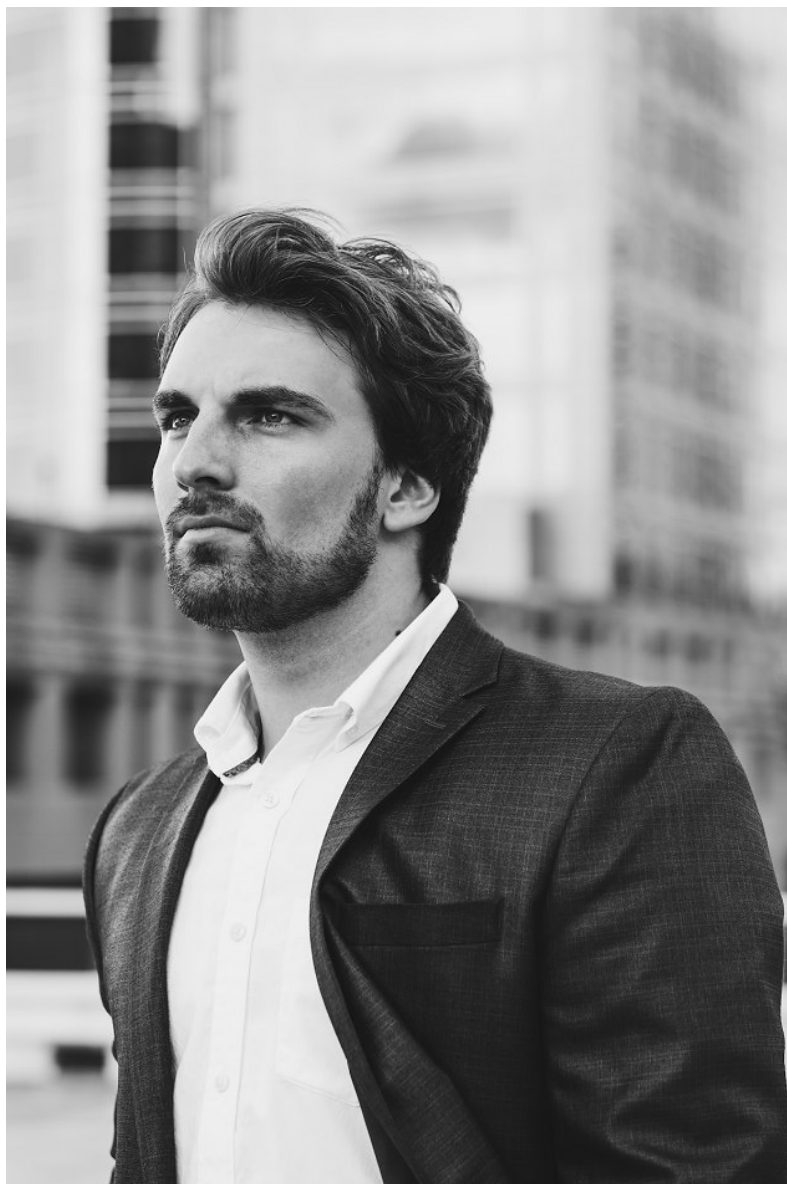

SEAN ROBITZER

Height 185cm/6'1" Chest 101cm/40" Waist 81cm/32" Inseam 86cm/34" Collar 38cm/15" Suit Length L Shoe 46.5 EU/12 US/11.5 UK Hair Light Brown Eyes Blue

SEAN ROBITZER

Height 185cm/6'1" Chest 101cm/40" Waist 81cm/32" Inseam 86cm/34" Collar 38cm/15" Suit Length L Shoe 46.5 EU/12 US/11.5 UK Hair Light Brown Eyes Blue

SEAN ROBITZER

Height 185cm/6'1" Chest 101cm/40" Waist 81cm/32" Inseam 86cm/34" Collar 38cm/15" Suit Length L Shoe 46.5 EU/12 US/11.5 UK Hair Light Brown Eyes Blue