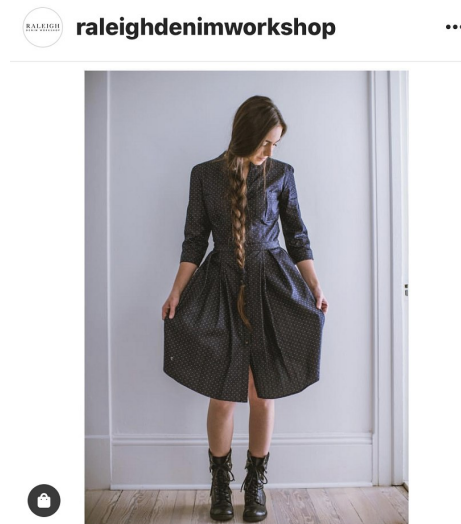

KARLIE MOSS

Height 170cm/5'7" Bust 84cm/33" A Waist 69cm/27" Hips 96cm/38"
Dress 34 EU/4 US/6 UK Shoe 38.5 EU/7.5 US/5.5 UK Hair Brown
Eyes Blue/Green

Mooresville | NC | 28115 | Tel: 980 444 6374 | Email: info@3bbm.com