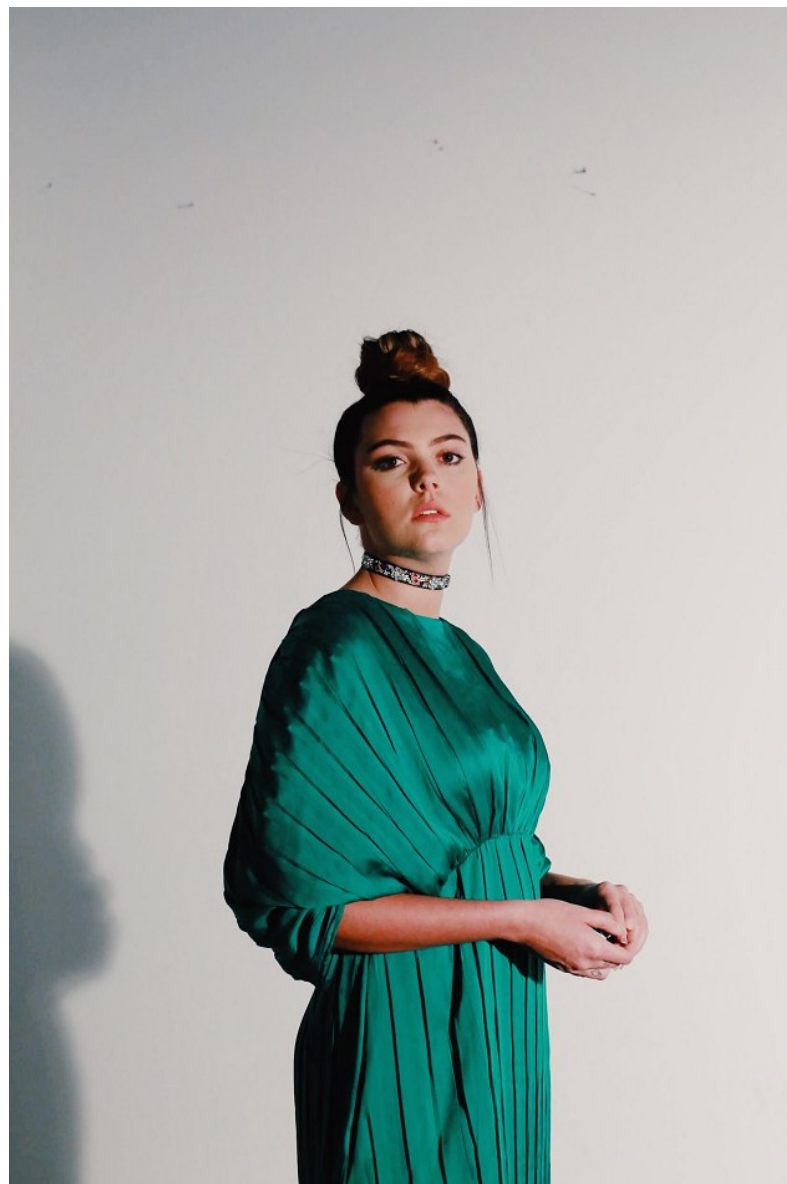

BROOKE DAVIS

Height 175cm/5'9" Bust 84cm/33" B Waist 71cm/28" Hips 90cm/35.5" Dress 30-32 EU/0-2 US/2-4 UK Shoe 40 EU/9 US/6.5 UK Hair Brown Eyes Brown

BROOKE DAVIS

Height 175cm/5'9" Bust 84cm/33" B Waist 71cm/28" Hips 90cm/35.5" Dress 30-32 EU/0-2 US/2-4 UK Shoe 40 EU/9 US/6.5 UK Hair Brown Eyes Brown

BROOKE DAVIS

Height 175cm/5'9" Bust 84cm/33" B Waist 71cm/28" Hips 90cm/35.5" Dress 30-32 EU/0-2 US/2-4 UK Shoe 40 EU/9 US/6.5 UK Hair Brown Eyes Brown

Gym Jesus Christ Strong T Shirt

BROOKE DAVIS

Height 175cm/5'9" Bust 84cm/33" B Waist 71cm/28" Hips 90cm/35.5" Dress 30-32 EU/0-2 US/2-4 UK Shoe 40 EU/9 US/6.5 UK Hair Brown Eyes Brown