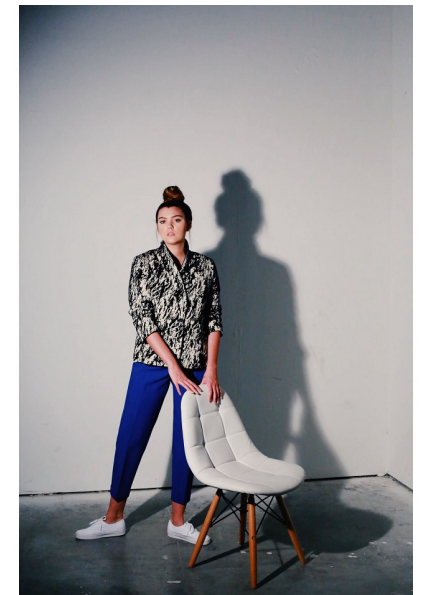

BROOKE DAVIS

Height 175cm/5'9" Bust 84cm/33" B Waist 71cm/28" Hips 90cm/35.5"
Dress 30-32 EU/0-2 US/2-4 UK Shoe 40 EU/9 US/6.5 UK Hair Brown
Eyes Brown

Mooresville | NC | 28115 | Tel: 980 444 6374 | Email: info@3bbm.com