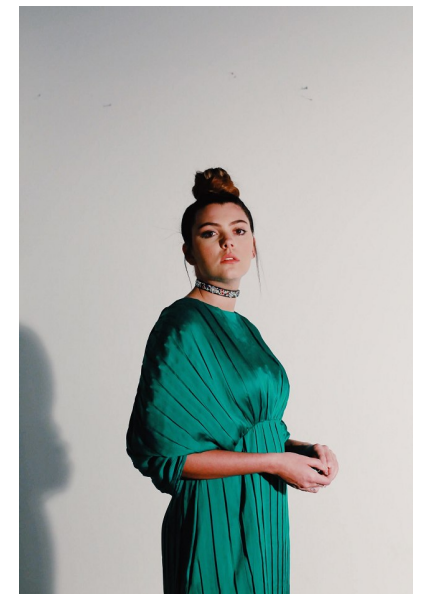

BROOKE DAVIS

Height 175cm/5'9" Bust 84cm/33" B Waist 71cm/28" Hips 90cm/35.5"
Dress 30-32 EU/0-2 US/2-4 UK Shoe 40 EU/9 US/6.5 UK Hair Brown
Eyes Brown

Mooresville | NC | 28115 | Tel: 980 444 6374 | Email: info@3bbm.com