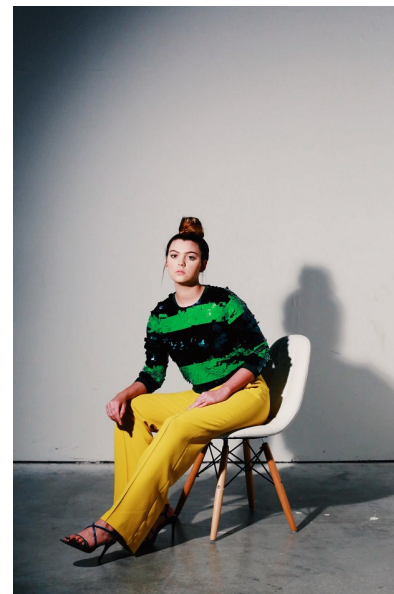

BROOKE DAVIS

Height 175cm/5'9" Bust 84cm/33" B Waist 71cm/28" Hips 90cm/35.5"
Dress 30-32 EU/0-2 US/2-4 UK Shoe 40 EU/9 US/6.5 UK Hair Brown
Eyes Brown

Mooresville | NC | 28115 | Tel: 980 444 6374 | Email: info@3bbm.com